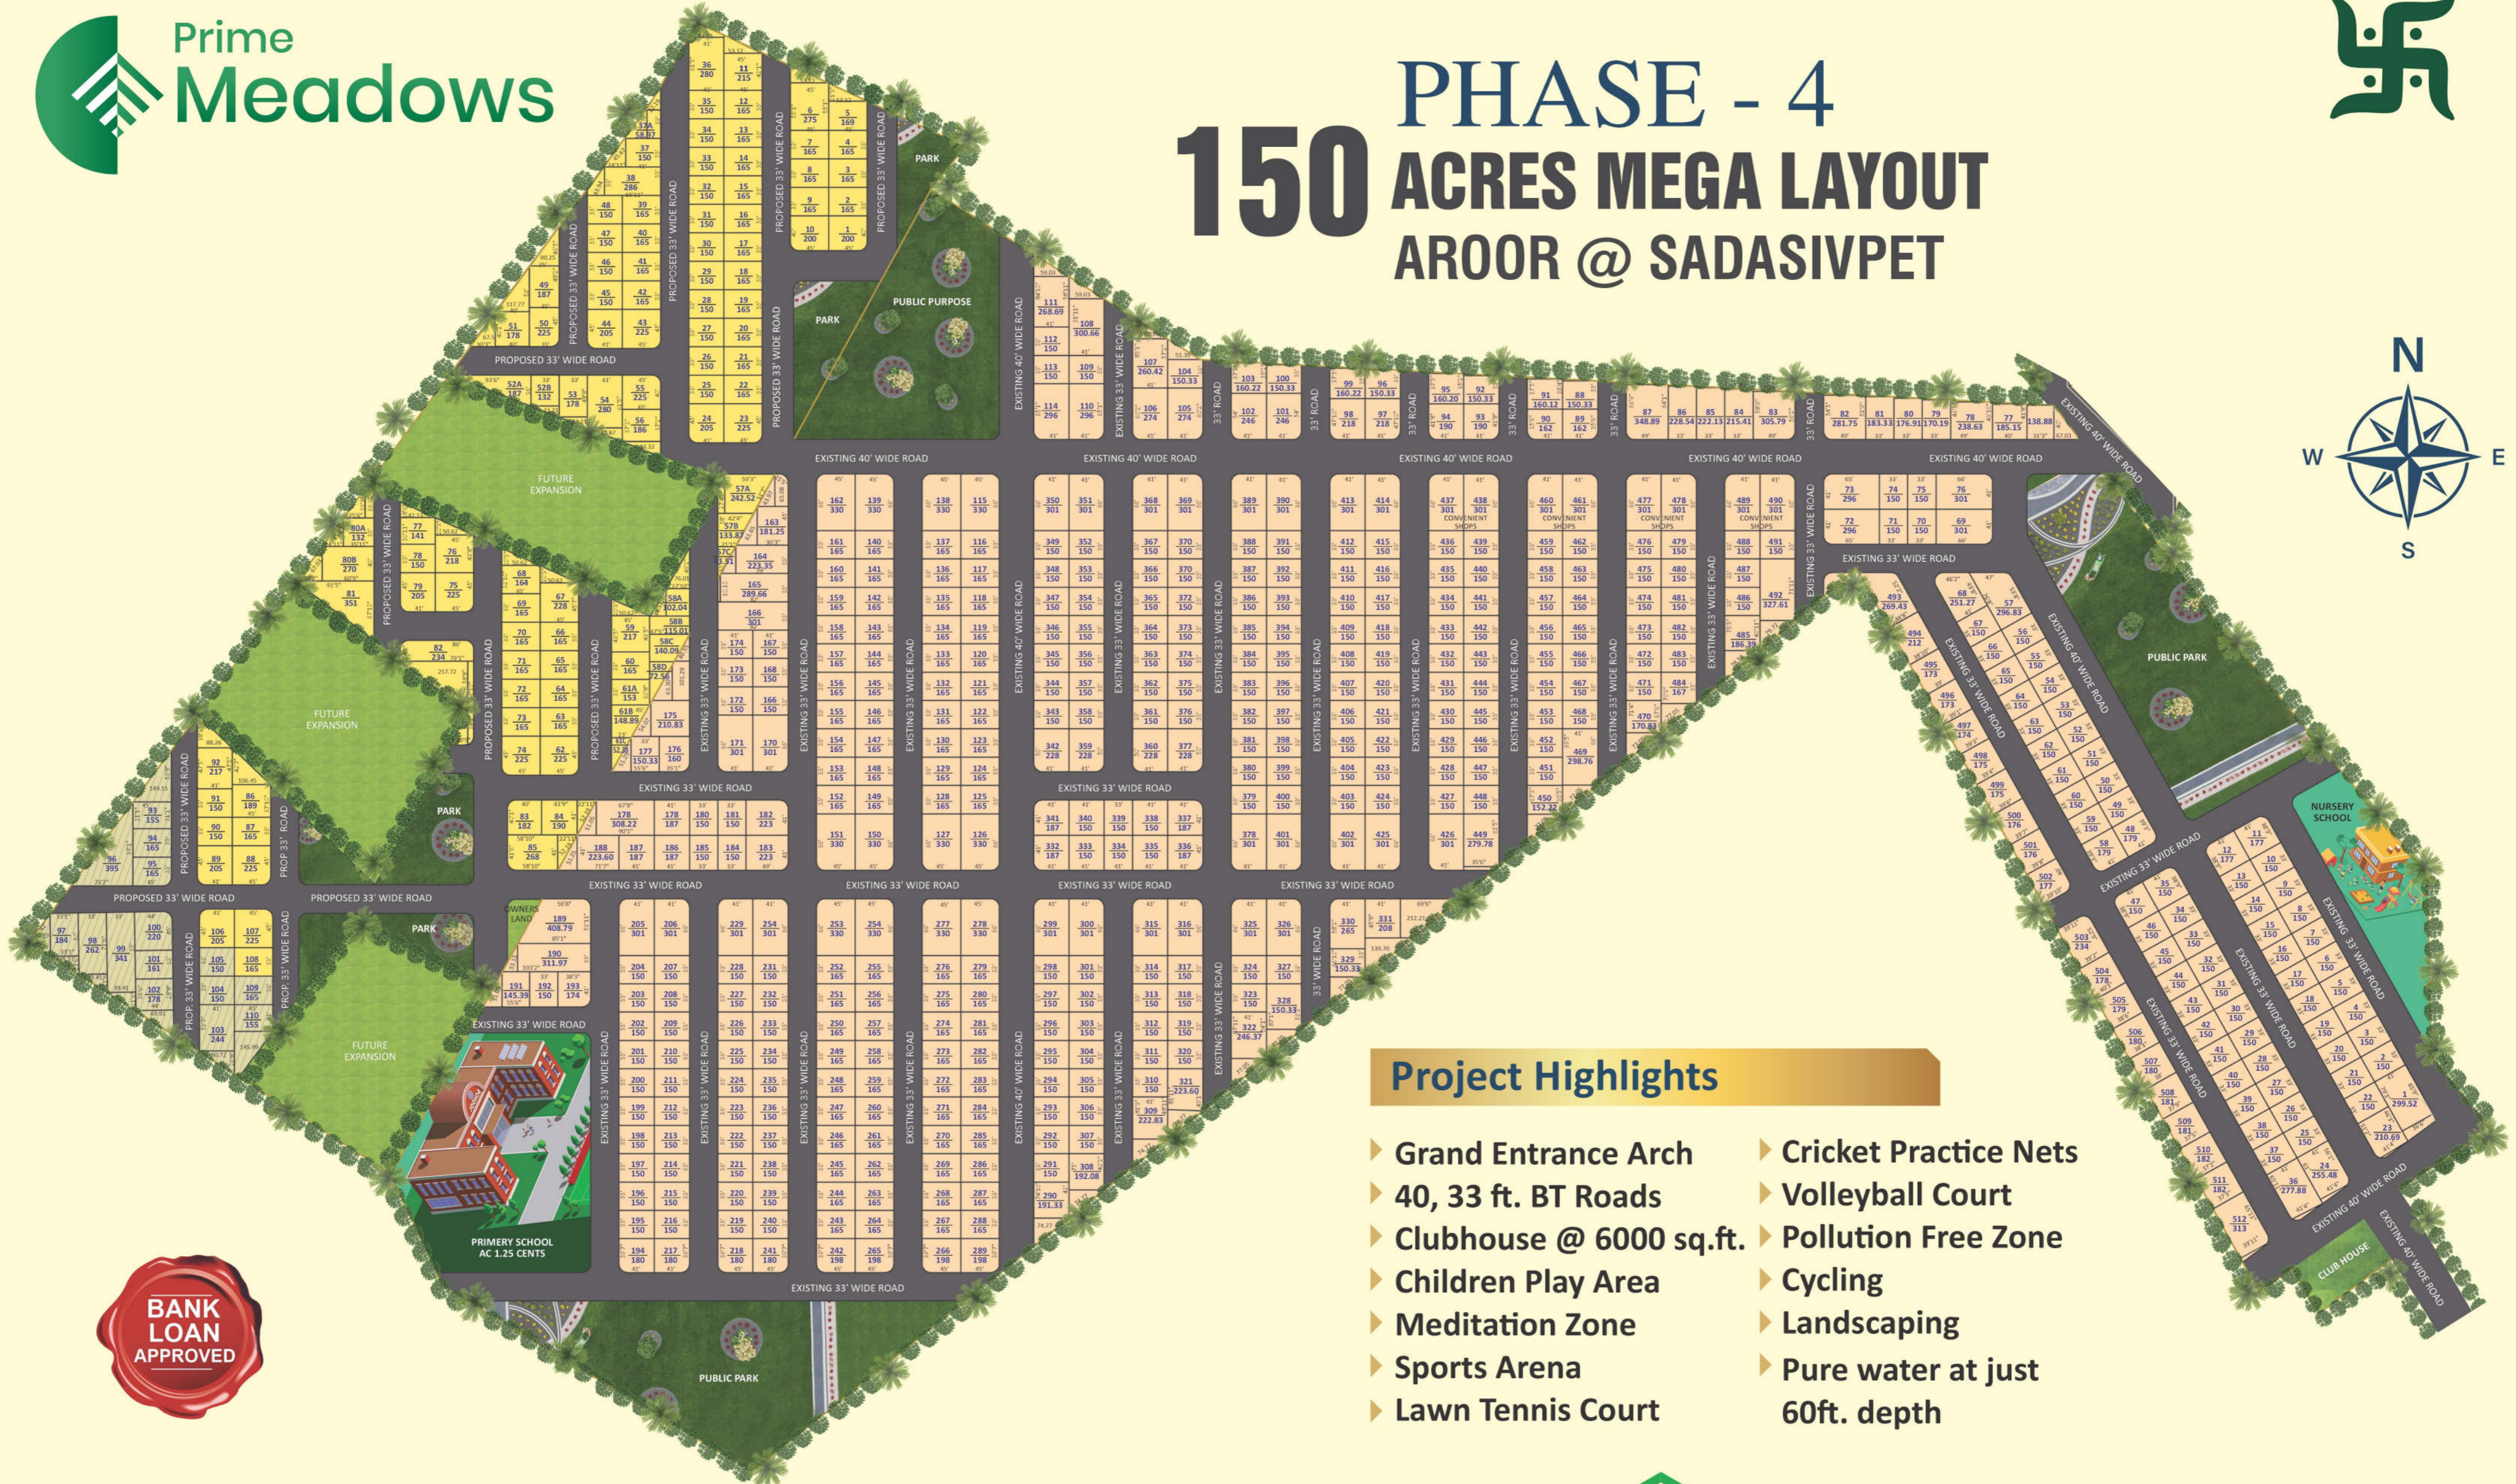

PHASE - 4

150 ACRES MEGA LAYOUT

AROOR @ SADASIVPET

Project Highlights

- ▶ Grand Entrance Arch
- ▶ 40, 33 ft. BT Roads
- ▶ Clubhouse @ 6000 sq.ft.
- ▶ Children Play Area
- ▶ Meditation Zone
- ▶ Sports Arena
- ▶ Lawn Tennis Court
- ▶ Cricket Practice Nets
- ▶ Volleyball Court
- ▶ Pollution Free Zone
- ▶ Cycling
- ▶ Landscaping
- ▶ Pure water at just 60ft. depth

LP NO: 320/2021/H
 TLP NO: 85/2024/H
 RERA NO: P02100004276
 RERA NO: P02100008887