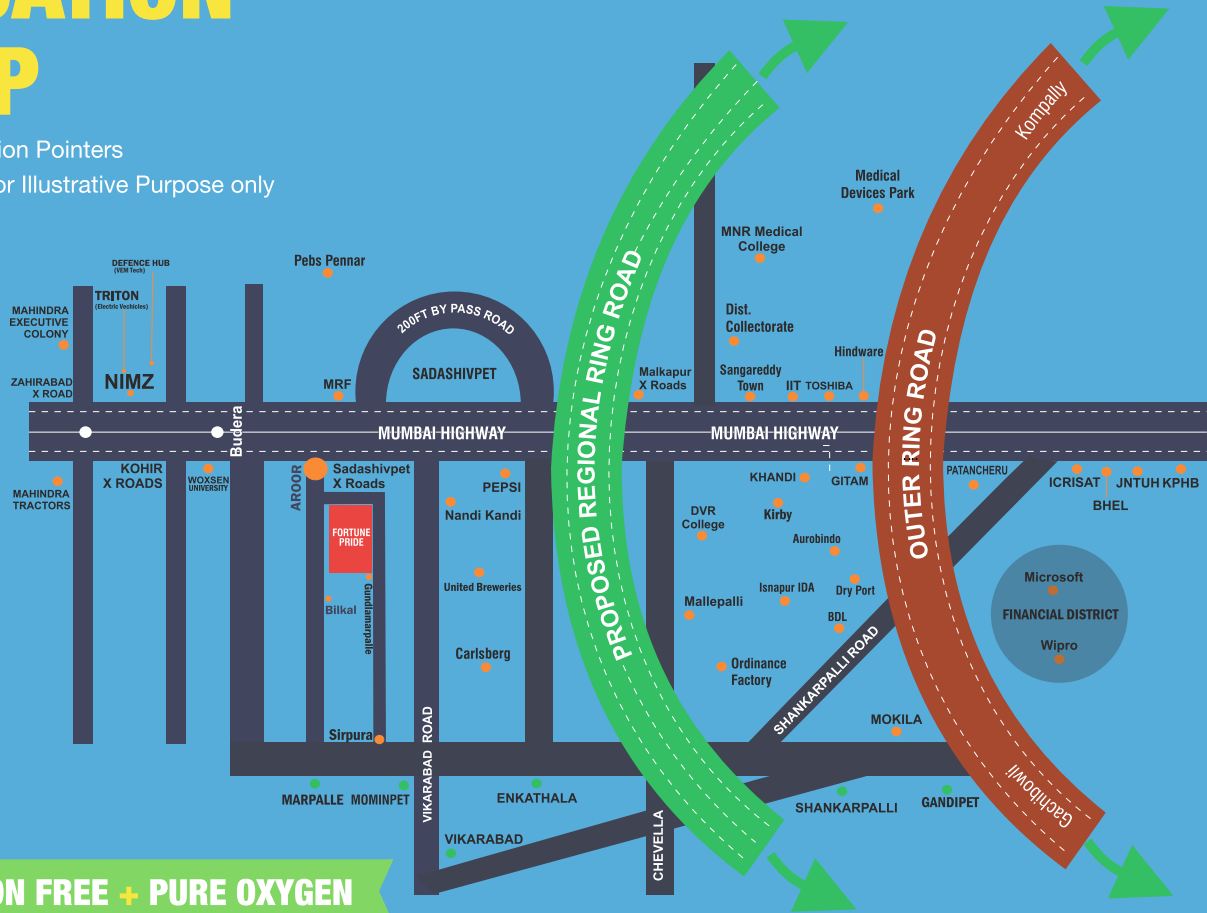

LOCATION MAP

Note : Location Pointers
Mentioned for Illustrative Purpose only

The leaflet is purely conceptual and not a legal offering. The developers reserve the right to alter any of the specifications mentioned here in.

PROJECT HIGHLIGHTS:

- › Grand Entrance Arch
- › Children play area
- › Meditation zone
- › Sport Arena
- › Lawn Tennis court
- › Cricket practice nets
- › Volleyball court
- › Pollution Free Zone
- › Creek facing plots
- › Treehouse
- › Cycling
- › Landscaping

LOCATION HIGHLIGHTS:

- › 5 minutes drive from Mumbai Highway
- › 10 minutes drive from MRF Tyre manufacturing unit
- › 10 minutes from WOXSEN university Hyderabad (in 200 acres)
  Ranked no 4 in top management institutes for South India
- › 20 minutes from NIMZ PROJECT in 13000 acres
- › 20 minutes from Mahindra Tractors
- › 25 minutes from IIT Hyderabad Campus
- › 25 minutes drive from Sangareddy
- › 25 minutes from Toshiba Transmission and Distribution India Pvt
- › 25 minutes from Defence HUB (VEM Tech)
- › 25 minutes from TRITON Electric Vehicles
- › 30 minutes from GITAM university

www.Richlandinfra.com